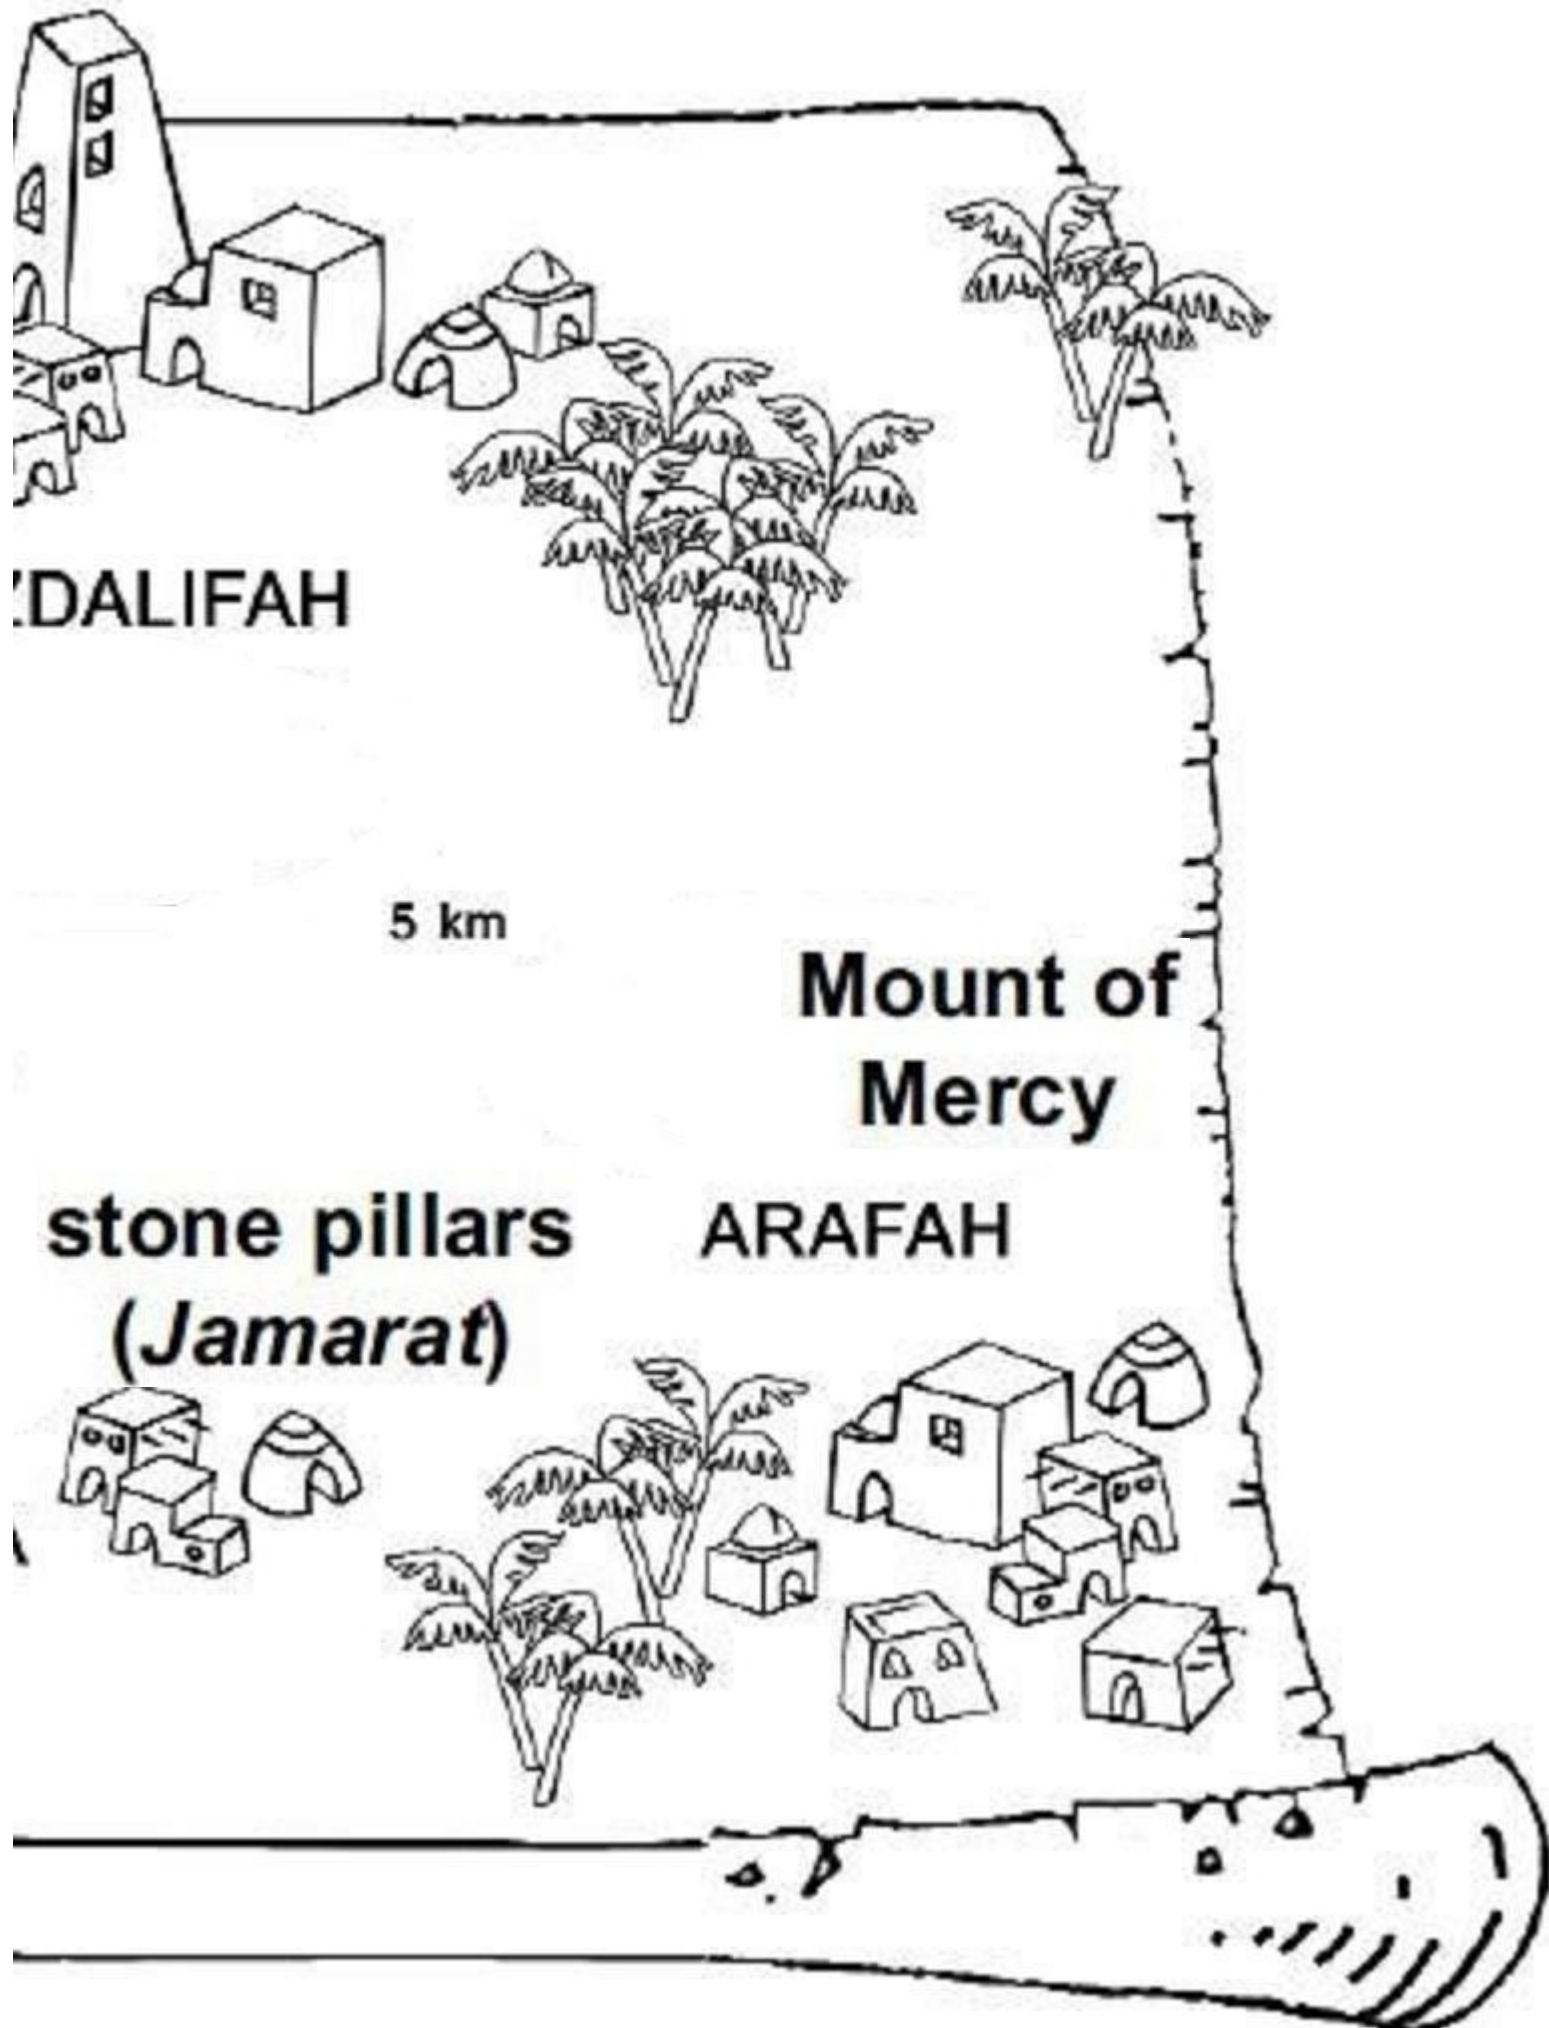

# Hajj Map

Bulletin board addition.

This is a map to show basic actions that are performed during Hajj insha Allah.

Print Map on paper of your choice and place on bulletin board insha Allah

The Map graphic was found on : [www.freeislamicstudiestextbooks.com](http://www.freeislamicstudiestextbooks.com)

MUZ

**Ka'bah**  
**(Tawaf)**

abattoir for  
DHABH

MAKKAH

3 km

MINA

DALIFAH

5 km

Mount of Mercy

stone pillars  
(Jamarat)

ARAFAH

Cut around the dotted lines and place onto map

Kaba

Tents at Mina

Animals for Dhabh

Pillar of Arafat

Ramy stones

Safa & Marwa hillocks