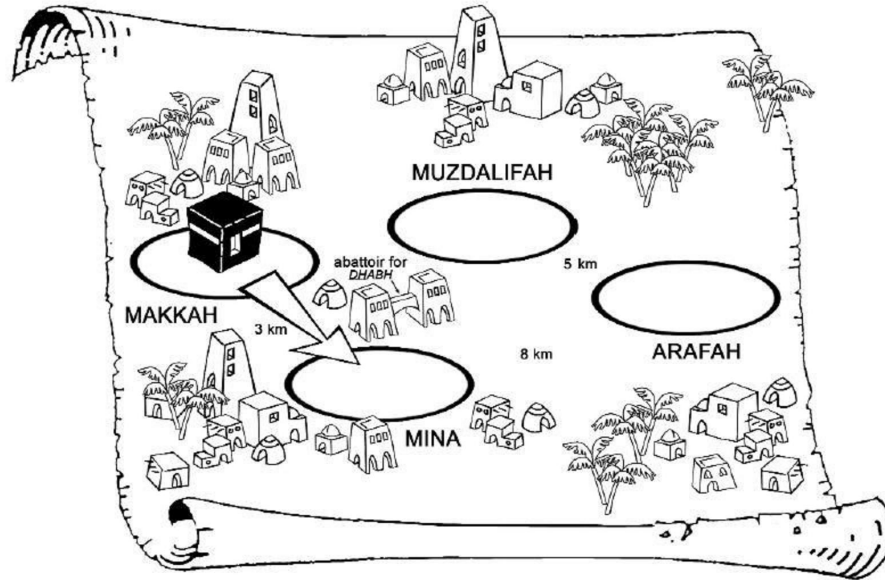

# Hajj Map

Bulletin board addition.

This is a map to show basic actions that are performed during Hajj insha Allah.

Print Map on paper of your choice and place on bulletin board insha Allah

The Map graphic was found on : [www.freeislamicstudiestextbooks.com](http://www.freeislamicstudiestextbooks.com)

MUZ

**Ka'bah**  
**(Tawaf)**

abattoir for  
DHABH

MAKKAH

3 km

MINA

DALIFAH

5 km

Mount of Mercy

stone pillars  
(Jamarat)

ARAFAH

Cut around the dotted lines and place onto map

Kaba

Tents at Mina

Animals for Dhabh

Pillar of Arafat