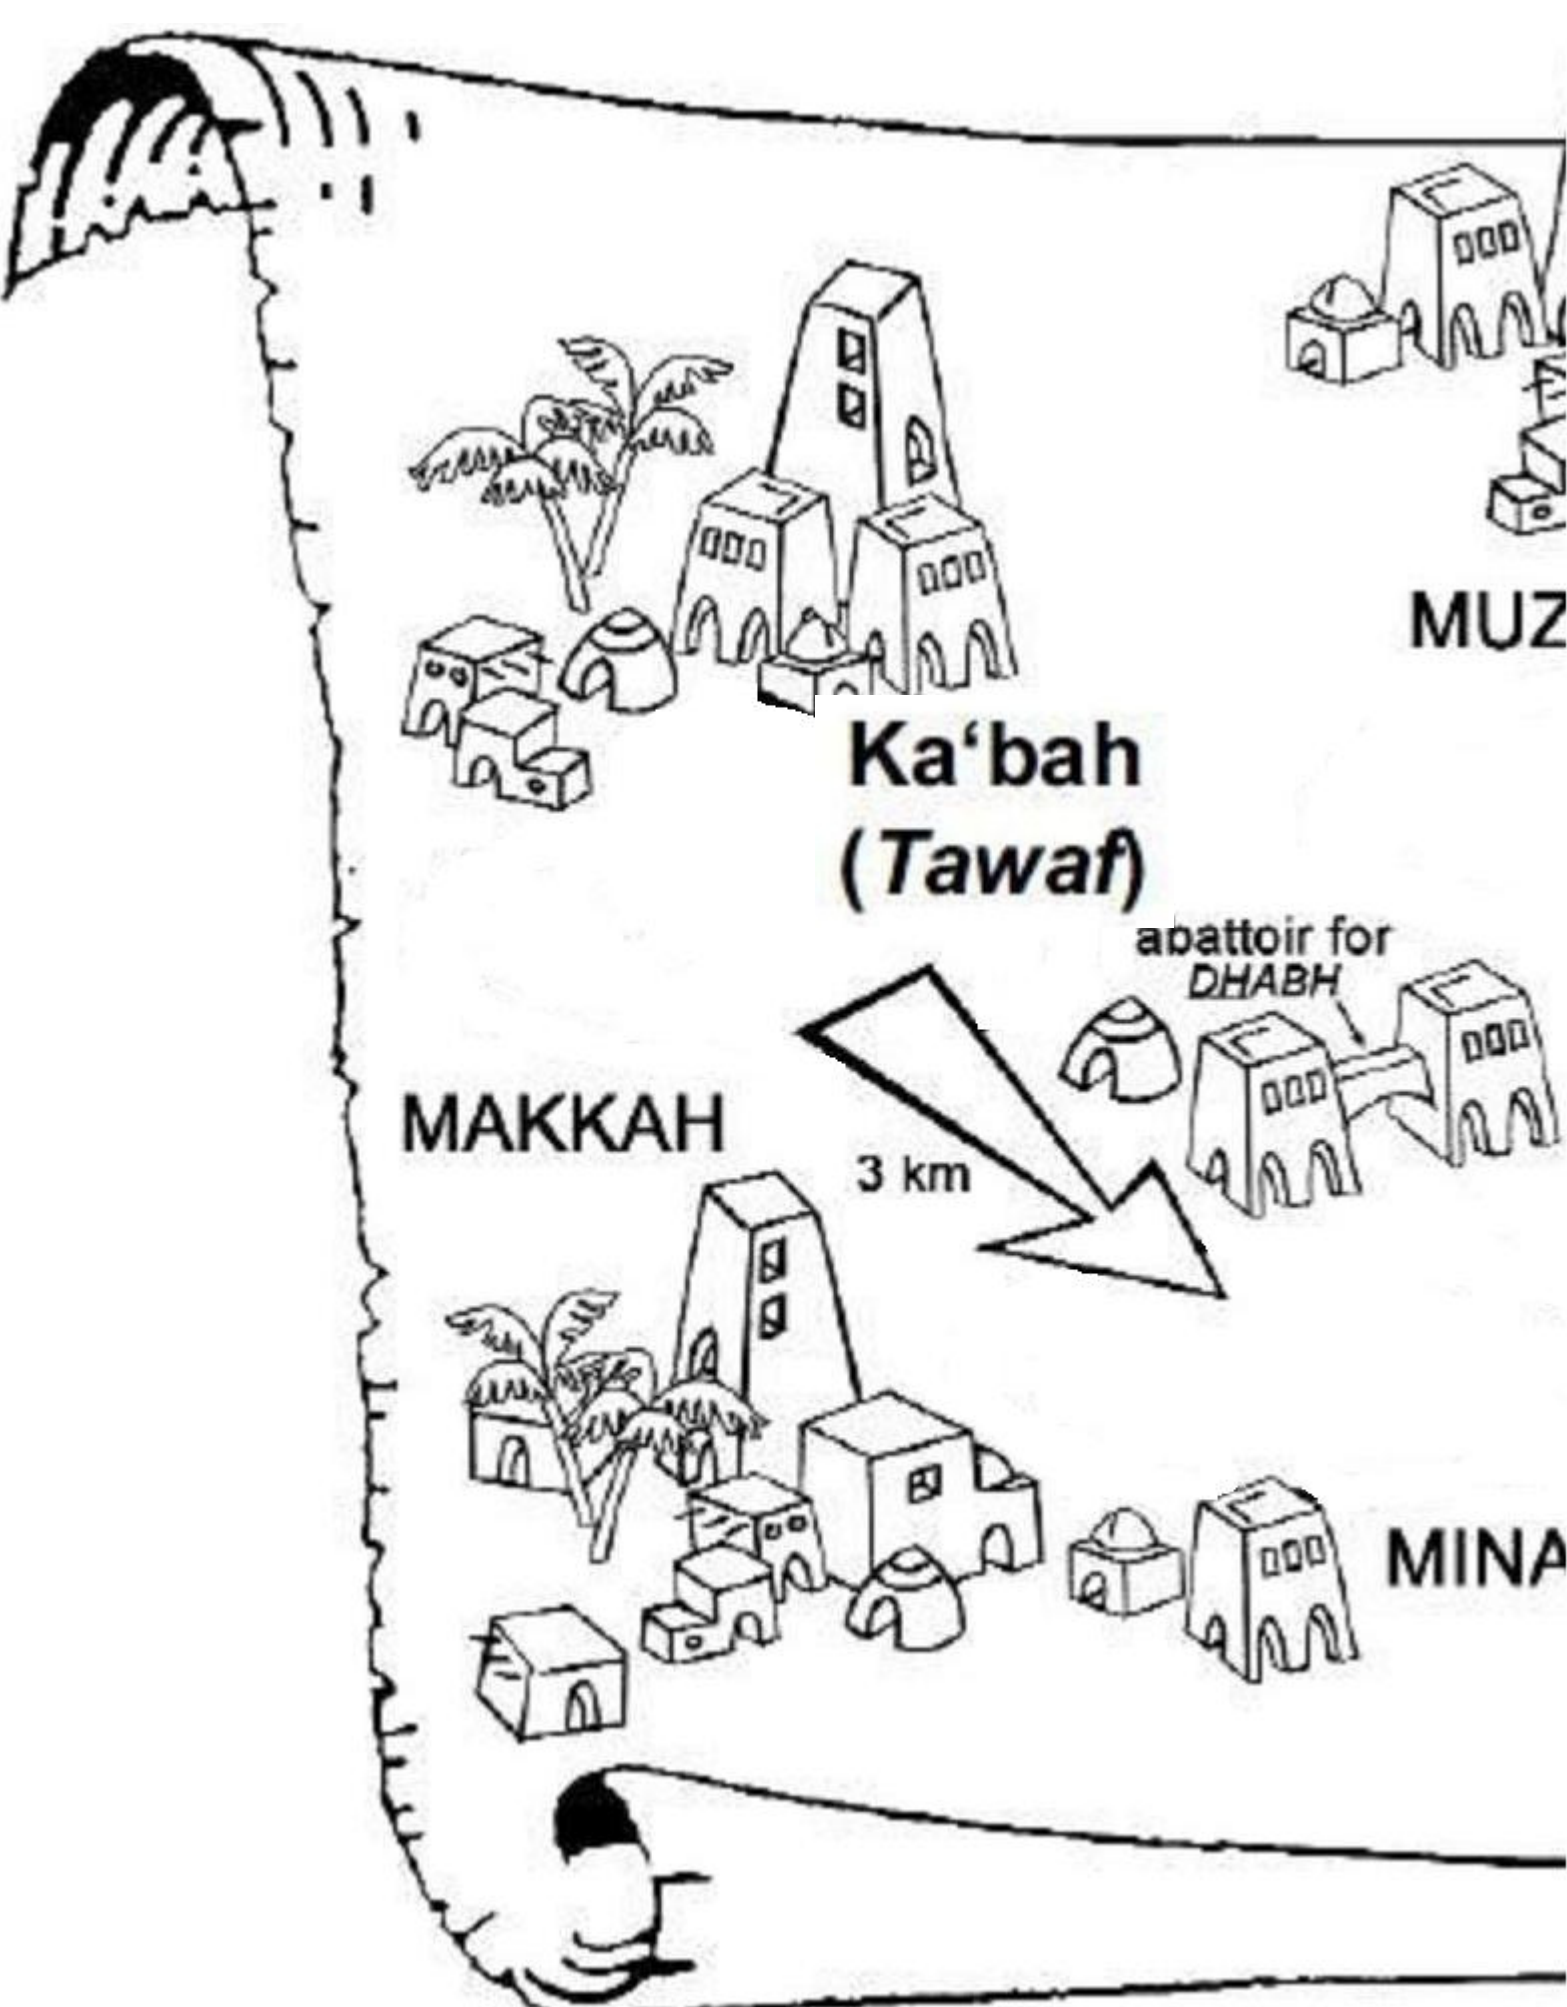

# Hajj Map

Bulletin board addition.

This is a map to show basic actions that are performed during Hajj insha Allah.

Print Map on paper of your choice and place on bulletin board insha Allah

The Map graphic was found on : [www.freeislamicstudiestextbooks.com](http://www.freeislamicstudiestextbooks.com)

MUZ

**Ka'bah**  
**(Tawaf)**

abattoir for  
DHABH

MAKKAH

3 km

MINA

DALIFAH

5 km

Mount of Mercy

stone pillars  
(Jamarat)

ARAFAH

Cut around the dotted lines and place onto map

Kaba

Tents at Mina

Animals for Dhabh

Pillar of Arafat